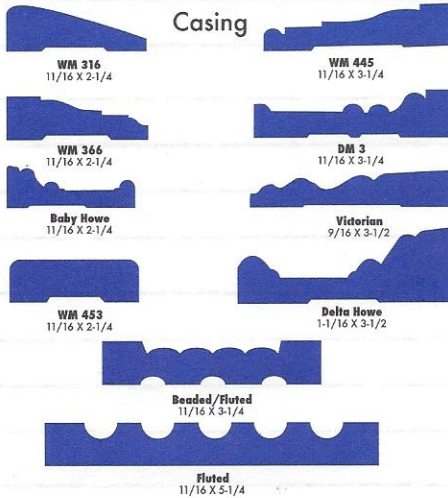

THOMAS LUMBER Co.

EST. 1925

P.O. Box 993 • Orlando, FL 32802

Crown

Casing

Bases

Frames & Jamb

6/8 and 8/0

Stop

INTERIOR

Rail

Wood & Vinyl Stop

Rosettes

Lattice

Chamfer

Decra - Mould

Brick Mould

Chair Rail

Plinth Blocks

Quarter-Round

Half-Round

Full Round

Picture Back Cap Shoe

Cove

Bed

Screen Mould

Outside Corner

S4S

Glass Bead

Sill

D 84

Tee-Astragal

D 33

PLAIN WHITE PINE

Mullion - 8" Carton

Parting Stop

* STOCK FLEX MOULDS