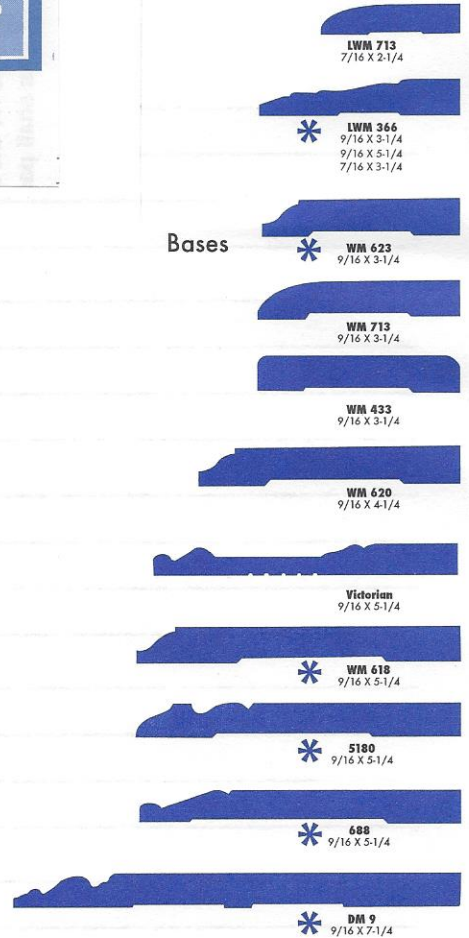

THOMAS LUMBER Co.

EST. 1925

P.O. Box 993 • Orlando, FL 32802

Crown

Casing

Bases

Frames & Jamb

6/8 and 8/0

Stop

INTERIOR

Rail

Wood & Vinyl Stop

Rosettes

Lattice

Chamfer

Decra - Mould

Brick Mould

Chair Rail

Plinth Blocks

Quarter-Round

Half-Round

Full Round

Picture Back Cap Shoe

Cove

Bed

Screen Mould

Outside Corner

S4S

Glass Bead

Sill

D 84

Tee-Astragal

D 33

PLAIN WHITE PINE

Mullion - 8" Carton

Parting Stop

* STOCK FLEX MOULDS