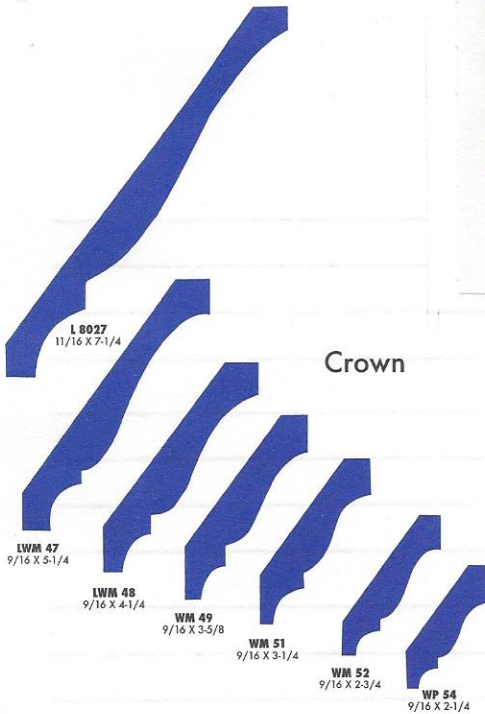

THOMAS LUMBER Co.

EST. 1925

P.O. Box 993 • Orlando, FL 32802

Crown