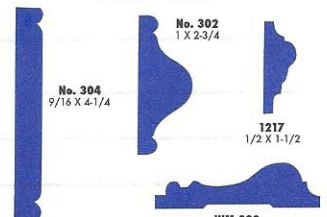

THOMAS LUMBER Co.

EST. 1925

P.O. Box 993 • Orlando, FL 32802

Crown

Casing

Bases

Frames & Jamb

6/8 and 8/0

Stop

INTERIOR

Rail

Wood & Vinyl Stop

Rosettes

Lattice

Chamfer

Decra - Mould

Brick Mould

Chair Rail

Plinth Blocks

Quarter-Round

Half-Round

Full Round

Picture Back Cap Shoe

Cove

Bed

Screen Mould

Outside Corner

S4S

Glass Bead

Sill

D 84

Tee-Astragal

D 33

PLAIN WHITE PINE

Mullion - 8" Carton

Parting Stop

* STOCK FLEX MOULDS